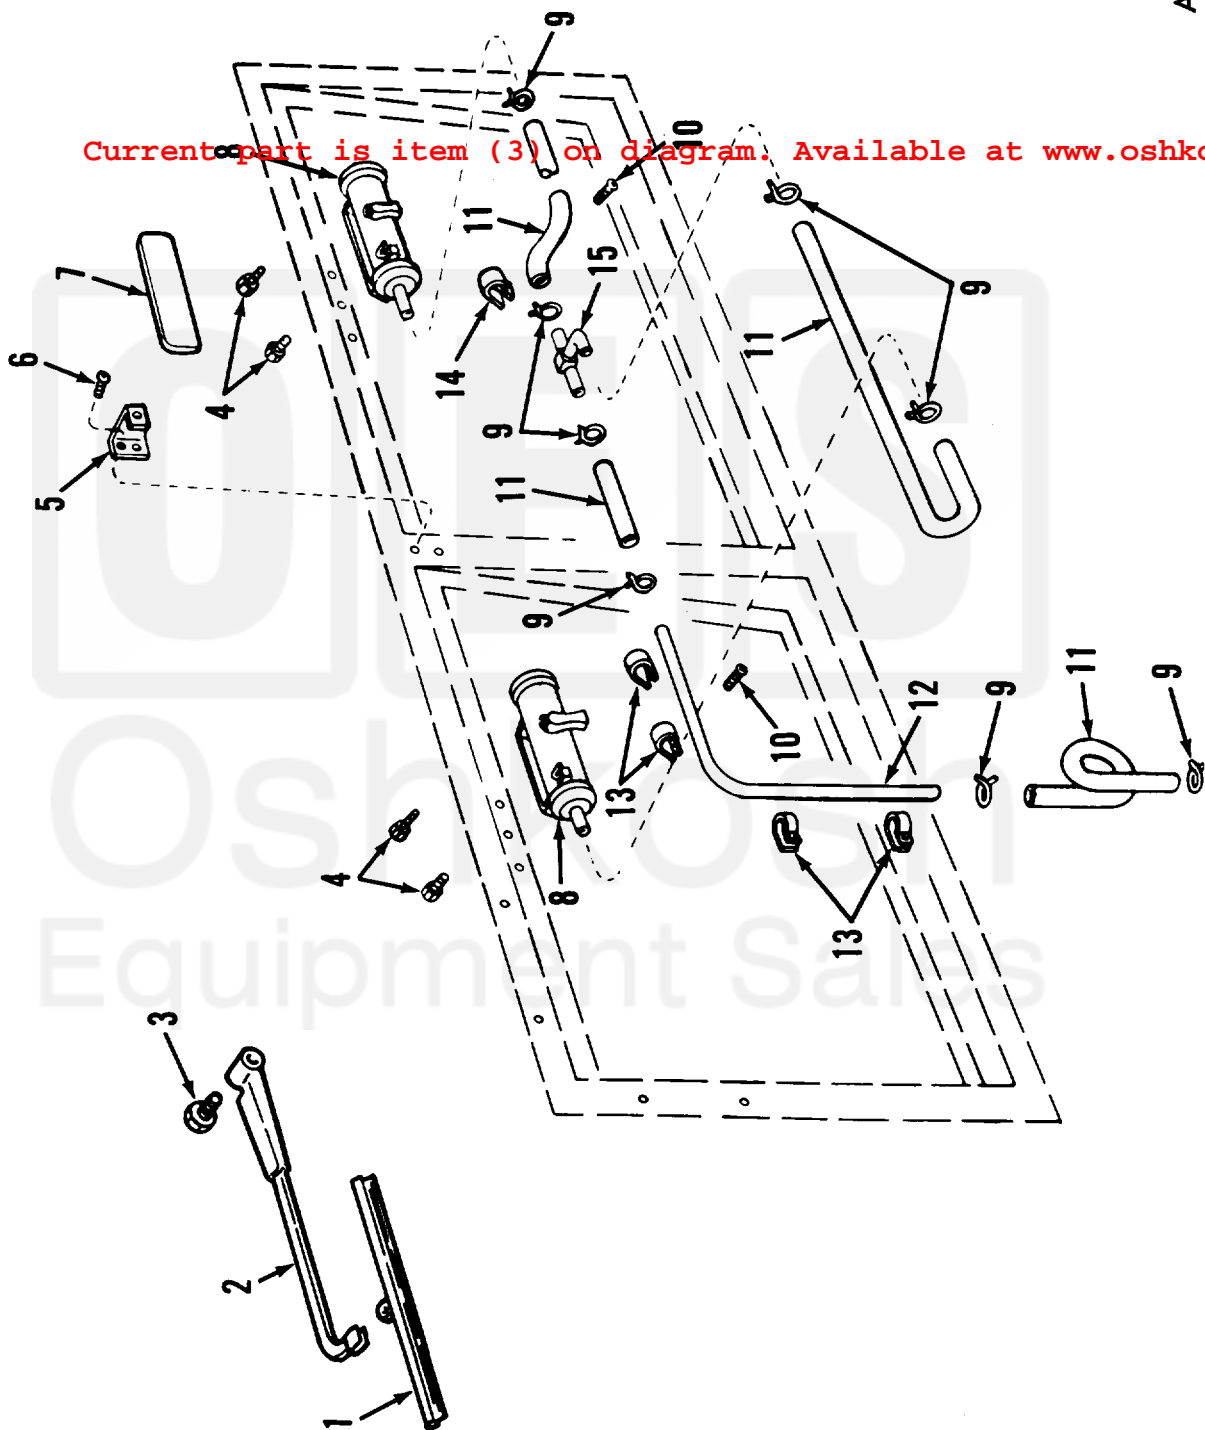

AT 47378

Current part is item (3) on diagram. Available at www.oshkoshequip.com

Figure 199. Windshield wiper and rear view mirror and related parts.

Current part is item (3) on diagram. Available at www.oshkoshequip.com